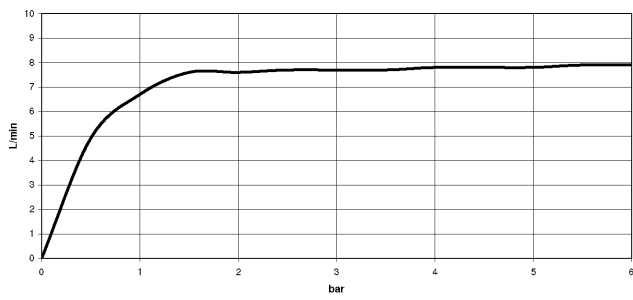

## DORNBACHT YAMOU Shower head - Chrome

---

28 503 831

- 180-210mm projection
- ball-joint pivotable through 30°
- normal flow
- with anti-scale system
- spray head Ø 100mm
- rosette Ø 55 mm
- 1/2" connection
- max. flow 6.8 l/min
- rosette Ø 55 mm

### Flow rate chart

---